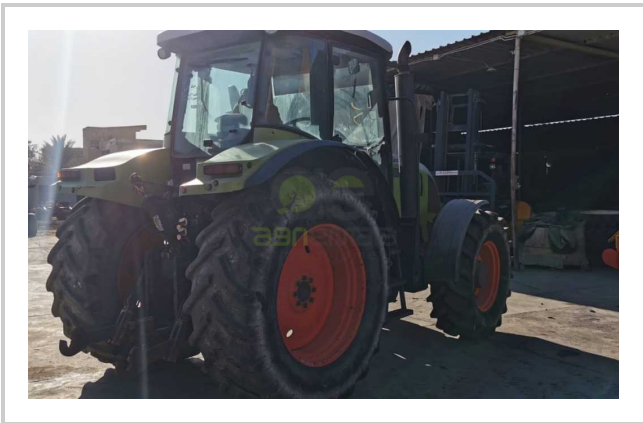

697 ATZ

425.000 EGP- 400.000 EGP

مميزات ومعلومات المنتج

make:	CLAAS
model:	ARES 697 ATZ
year:	38
condition:	Very good condition
front tire wear:	480/70R28
gear box:	semi-powershift
hours:	6500
power:	130
rear tire wear:	650/65R38
type:	ARES 697 ATZ